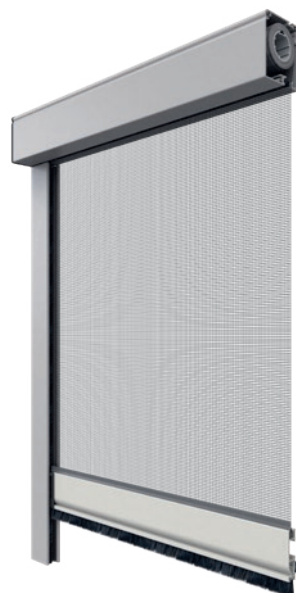

MOUSTIQUAIRE ENROULABLE

Confortable et sans compromis

En raison de son utilisation rapide et confortable, la moustiquaire enroulable représente l'un des produits de présentation de la gamme HELLA. Avec ses dimensions de 43x52 mm, la cassette est très compacte et s'intègre dans chaque embrasure de fenêtre. La lame finale Easy-Click verrouille automatiquement le store et le déverrouille via une nouvelle pression vers le bas. La manœuvre par entraînement à ressort permet une ouverture et une fermeture rapides, tandis que le frein de retour intégré empêche le store de remonter trop vite. Les brosses intégrées dans les coulisses, les cassettes et la lame finale renforcent l'étanchéité du volet roulant.

- Utilisable pour tous les types de fenêtres
- Commande via une barre poignée ou une poignée coquille
- Forme de cassette : en quart-de-rond ou carrée
- Largeur max. : 2,2 m
- Hauteur max. : 2,8 m