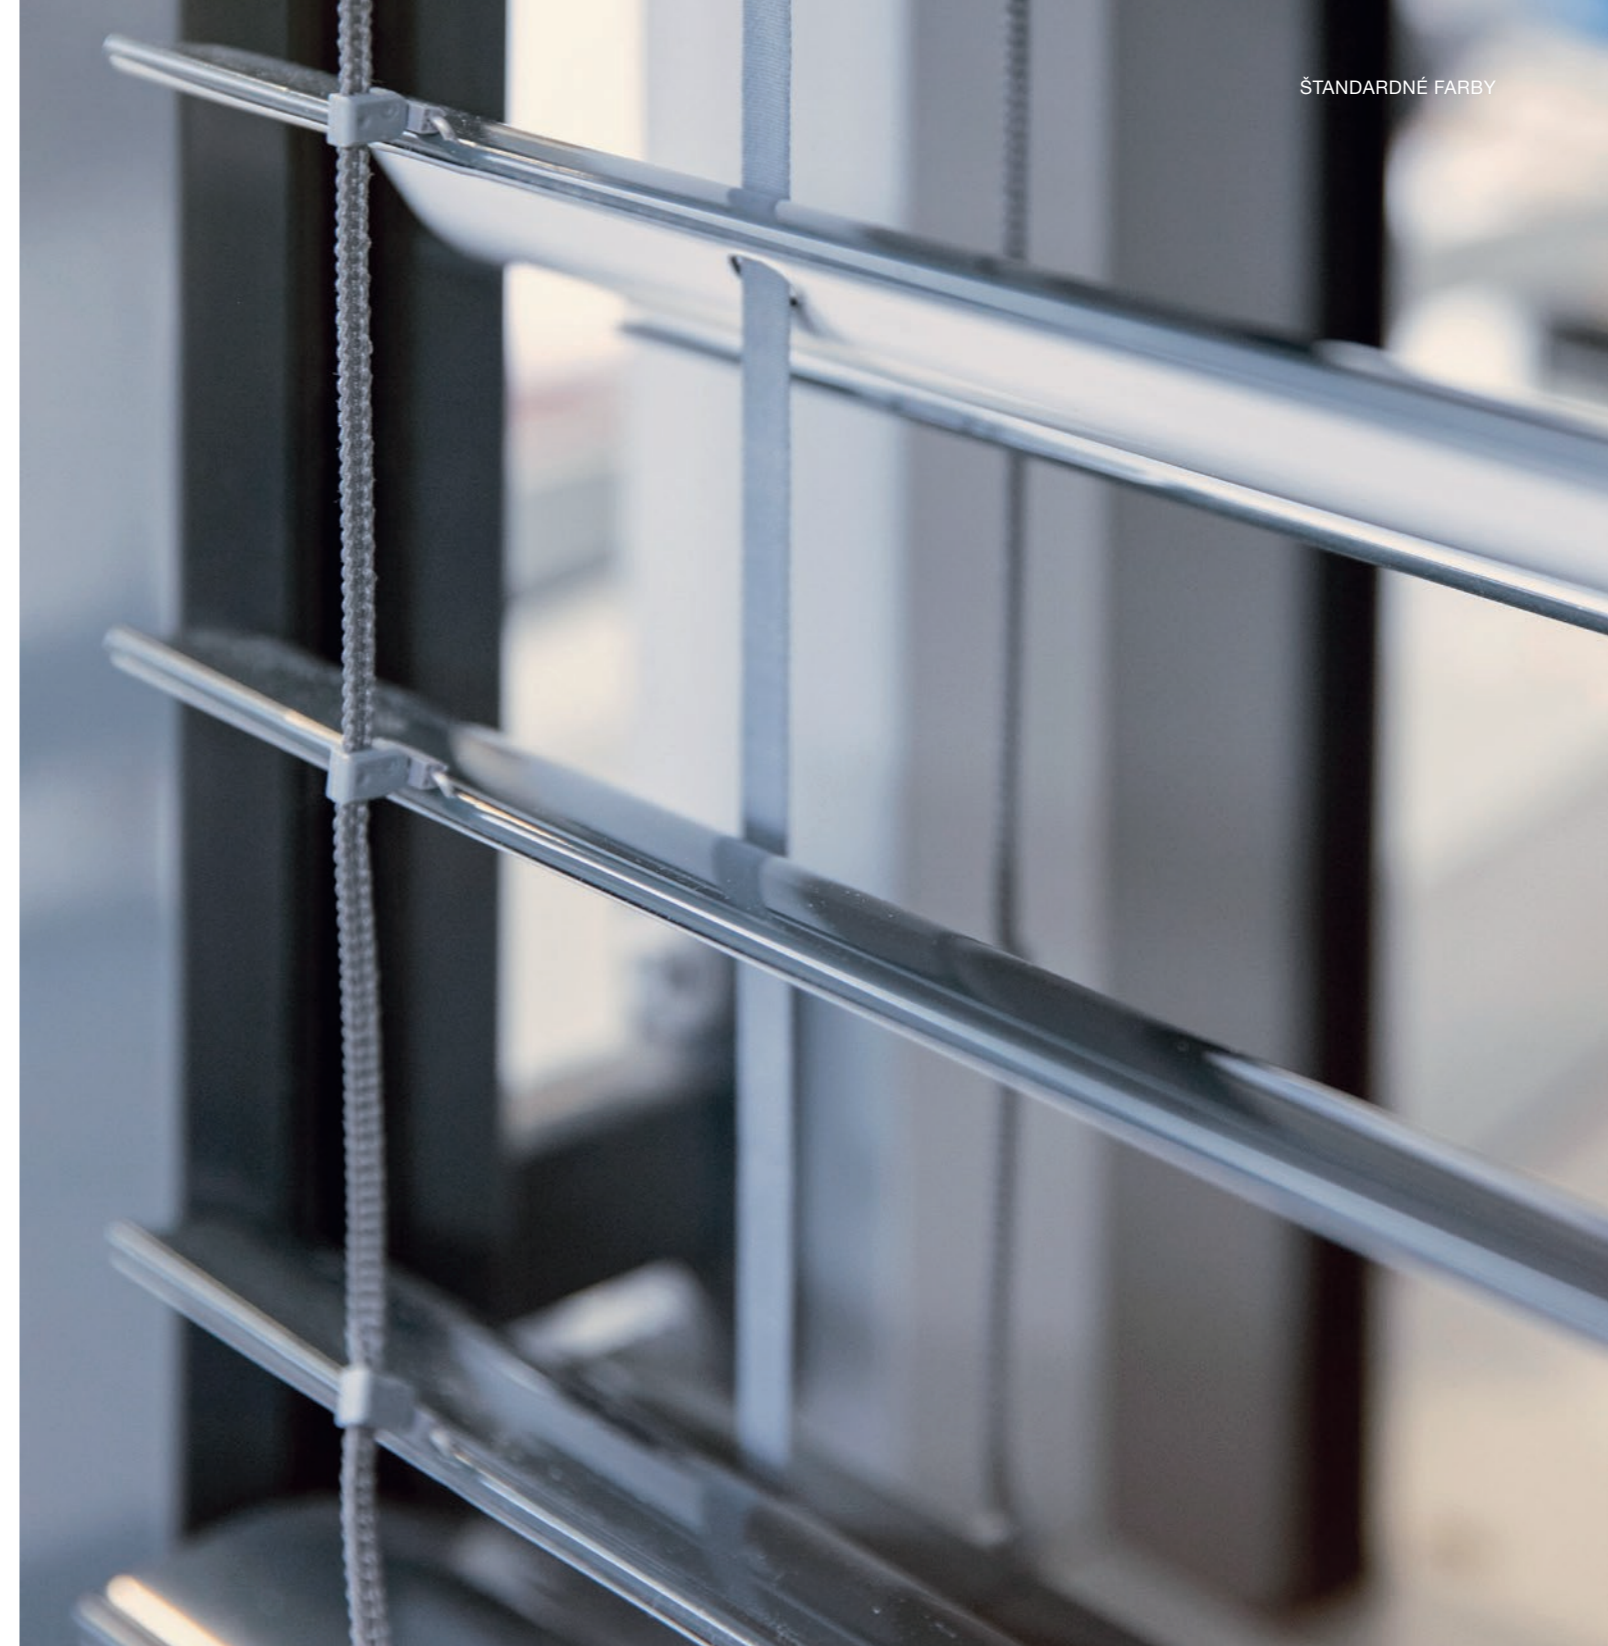

### Dostupné tvary lamiel

3 **ARB 80**  
Lamela C

4 **AR 63 ECN**  
Lamela S alebo Z

5 **AR 92 ECN**  
Lamela S alebo Z

A person is shown from the side, holding a small, white, rectangular smart home remote control. The remote has four buttons with icons: a house, a square, a heart, and a smiley face. The brand name 'ONYX' is visible at the bottom of the device. The background consists of horizontal window blinds, and the scene is overlaid with a semi-transparent yellow filter. The text 'SYSTEM SMART HOME' is written in white, bold, uppercase letters on the left side of the image.