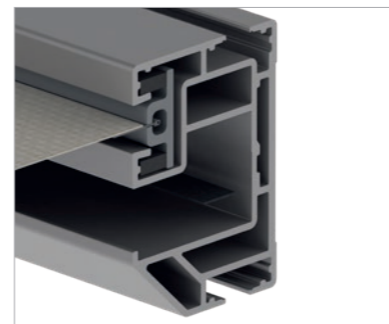

Small box size, 253x156 mm with optional LED

Double guide rail for unit combination

Gap-free fabric guide in the surcharge for protect version

Limit sizes [mm]	SOLANYA	SOLEYA	SOLEYA protect
Minimum width	1 420	1 420	1 420
Maximum width [mm] – single unit	4 500	6 000	6 000
Maximum width – coupled	9 000	10 000	10 000
Maximum drop out - single	4 500	6 500	6 000
Maximum drop out – coupled	4 500	5 000	5 000