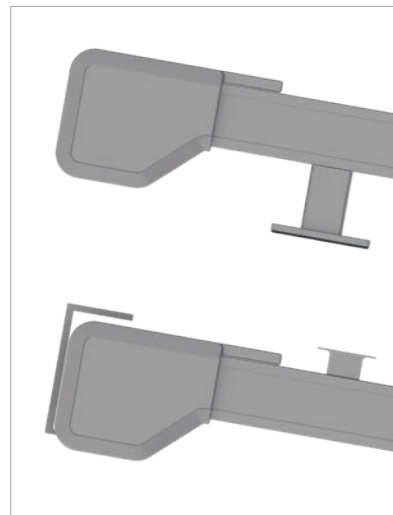

Small box size, 151x131 mm with intelligent spring mechanism for optimum fabric tensioning

Stable mounting brackets with integrated sound insulation and waterproofing.

Small box size, 253x156 mm with optional LED

Double guide rail for unit combination

Gap-free fabric guide in the surcharge for protect version

Limit sizes [mm]	SOLANYA	SOLEYA	SOLEYA protect
Minimum width	1 420	1 420	1 420
Maximum width [mm] – single unit	4 500	6 000	6 000
Maximum width – coupled	9 000	10 000	10 000
Maximum drop out - single	4 500	6 500	6 000
Maximum drop out – coupled	4 500	5 000	5 000