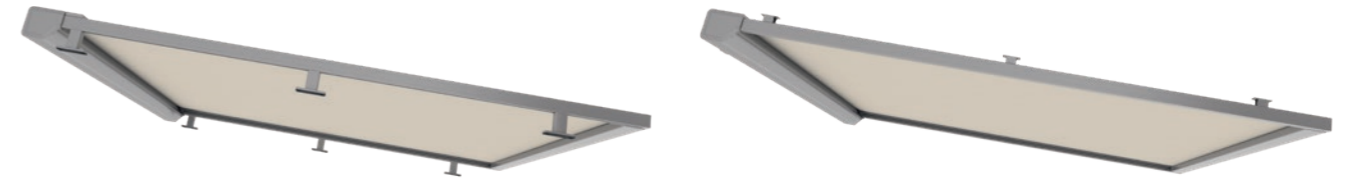

## SOLANYA

**Mediterranean lightness**

SOLANYA is the perfect awning for shading glass roofs. It can be mounted on or under the glass roof and blends inconspicuously into the overall appearance thanks to the slim construction and small box size.

## SOLEYA

**The best under the sun**

Due to its robust construction, SOLEYA is suitable for shading large glass roofs on terraces with an area of up to 30 square metres. It can be used as an on or under glass awning. With the under-glass version, integrated and dimmable LED strips provide an atmospheric ambience on request. In the protect version, the fabric is guided along the sides, which guarantees a gap-free appearance and high wind stability.

Small box size, 253x156 mm with optional LED

Double guide rail for unit combination

Gap-free fabric guide in the surcharge for protect version

Limit sizes [mm]	SOLANYA	SOLEYA	SOLEYA protect
Minimum width	1 420	1 420	1 420
Maximum width [mm] – single unit	4 500	6 000	6 000
Maximum width – coupled	9 000	10 000	10 000
Maximum drop out - single	4 500	6 500	6 000
Maximum drop out – coupled	4 500	5 000	5 000