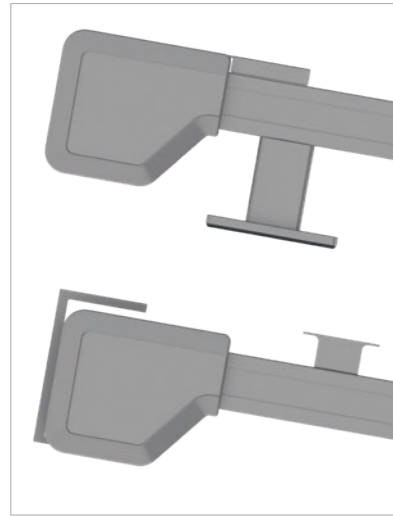

Small box size, 151x131 mm with intelligent spring mechanism for optimum fabric tensioning

Stable mounting brackets with integrated sound insulation and waterproofing.

Small box size, 253x156 mm with optional LED

Double guide rail for unit combination

Gap-free fabric guide in the surcharge for protect version

Limit sizes [mm]	SOLANYA	SOLEYA	SOLEYA protect
Minimum width	1 420	1 420	1 420
Maximum width [mm] – single unit	4 500	6 000	6 000
Maximum width – coupled	9 000	10 000	10 000
Maximum drop out - single	4 500	6 500	6 000
Maximum drop out – coupled	4 500	5 000	5 000