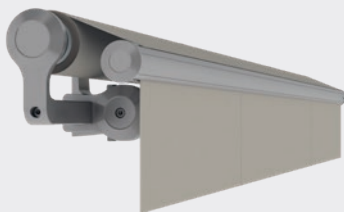

PAN 7040

This is an elegant and sophisticated awning that retracts upwards and disappears completely into a box mounted widthways. The PAN 7040 provides bespoke sun protection for puristic architectural concepts and particular design requirements.

CLEO 7040 | 7030 | 5530

The CLEO has a slim, elegant design with an oval cassette for space-saving installation. When opening and closing, it appears to hover, as if weightless. The lightweight construction and many mounting options make the CLEO flexible to use.

VIVA 7040

The half-open awning with many functions.

AREIA 7040 | 6030

The open all-rounder with superior technology.

FEATURES

LED light fitting

Optional LED lighting is available for the AREIA 7040, VIVA 7040, CLEO 7040 and PAN 7040 awnings. Integrated at the bottom of the folding arms, warm white ambient light illuminates the area below the awning.