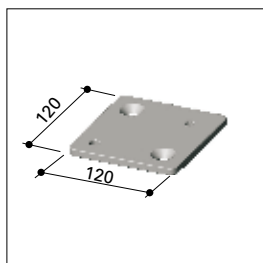

Adapter plate for bayonet catch, for use with floor brackets