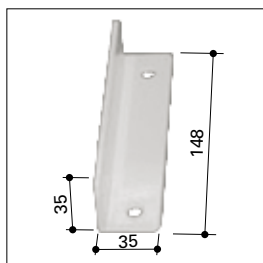

Handle holder

For installation to the wall or railing. Optionally fixing of the handle holder to post type A or B, 35 x 35 x 2,5 mm; made from galvanized steel, powder-coated.

Drive

With spring balancer drive.

Accessories

Post Type A

Post Type B with bayonet catch

Floor bracket for driving in

Floor bracket for encasing in concrete

Adapter plate for bayonet catch, for use with floor brackets

Mounting bracket for lateral fixing of the handle holder

Mounting bracket for lateral fixing of the box

Minimum widths

Height	Standard	Allweather	Liberty	Sunsilk	Reflect	Firemaster	Soltis	Twilight
1300	4000	4000	2000	4000	2000	2000	4000	3000
1900	3000	3000	-	4000	-	-	4000	3000

Max. width: Single unit Linked set	1.9 m -
Max. extension: Single unit Linked set	4.0 m -
Design:	Box
Articulated arm: Extruded aluminium, hinges made from cast aluminium.	-
Inclination: Range of adjustment	-
Variomatic: (with single units) Variable inclination adjustment up to an extension of 3.5 m	-
VarioPlus Roller Blind: (with single units) up to an extension of 3.5 m	-
Coupleable:	-
Flounce: 5 different forms, all fabric designs	-
Arm covering profile:	-
Wall connection profile:	-
Protection cover: For open awning	-
Frame colours: a) Standard: RAL 9016 White RAL 9006 Silver	✓ ✓
b) Special colours: Standard colours acc. to our RAL classic colour chart are available without surcharge. Special colours acc. to the RAL classic colour chart, such as pearl effect, metallic or fluorescent colours, as well as other special colours acc. to other colour charts (e.g. DB, TIGER, NCS, Sikkens, etc.) on request.	✓ ✓
Fixing: Wall bracket (on concrete I) Ceiling bracket Rafters bracket	- - -