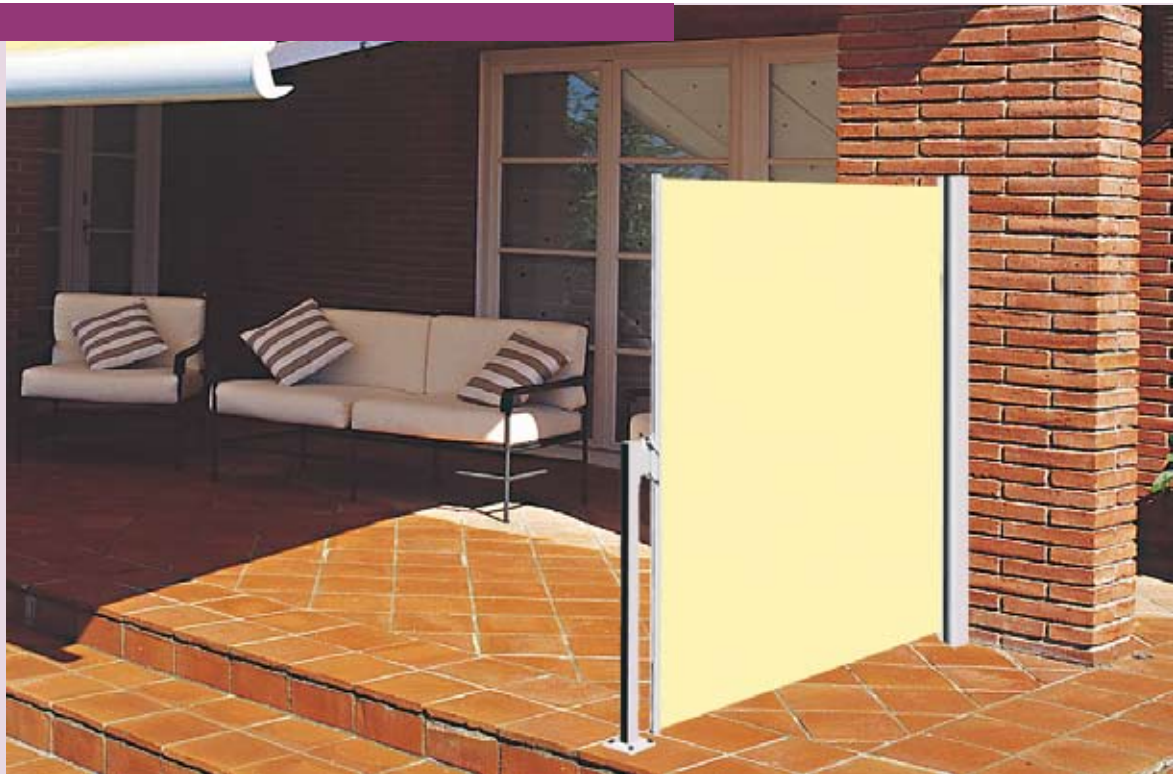

Product Information Wind- and Sight Screens

Various installation options
Up-to-date colours and numerous designs
Easy operation

Design description

Cassette

Made from extruded and powder-coated aluminium.

Extension profile

With handle, made from extruded and powder-coated aluminium, to integrate the fabric.

Fabric roll shaft

Ø 63 mm, made from galvanized steel.

Wall bracket

Made from aluminium, for frontal wall installation. Angular bracket for lateral installation for a surcharge.

Handle holder

For installation to the wall or railing. Optionally fixing of the handle holder to post type A or B, 35 x 35 x 2,5 mm; made from galvanized steel, powder-coated.

Drive

With spring balancer drive.

Max. width: Single unit Linked set	1.9 m -
Max. extension: Single unit Linked set	4.0 m -
Design:	Box
Articulated arm: Extruded aluminium, hinges made from cast aluminium.	-
Inclination: Range of adjustment	-
Variomatic: (with single units) Variable inclination adjustment up to an extension of 3.5 m	-
VarioPlus Roller Blind: (with single units) up to an extension of 3.5 m	-
Coupleable:	-
Flounce: 5 different forms, all fabric designs	-
Arm covering profile:	-
Wall connection profile:	-
Protection cover: For open awning	-
Frame colours: a) Standard: RAL 9016 White RAL 9006 Silver	✓ ✓
b) Special colours: Standard colours acc. to our RAL classic colour chart are available without surcharge. Special colours acc. to the RAL classic colour chart, such as pearl effect, metallic or fluorescent colours, as well as other special colours acc. to other colour charts (e.g. DB, TIGER, NCS, Sikkens, etc.) on request.	✓ ✓
Fixing: Wall bracket (on concrete I) Ceiling bracket Rafters bracket	- - -