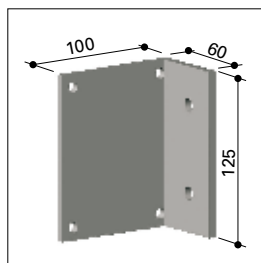

Mounting bracket for lateral fixing of the box

Minimum widths

Height	Standard	Allweather	Liberty	Sunsilk	Reflect	Firemaster	Soltis	Twilight
1300	4000	4000	2000	4000	2000	2000	4000	3000
1900	3000	3000	-	4000	-	-	4000	3000

Max. width: Single unit Linked set	1.9 m -
Max. extension: Single unit Linked set	4.0 m -
Design:	Box
Articulated arm: Extruded aluminium, hinges made from cast aluminium.	-
Inclination: Range of adjustment	-
Variomatic: (with single units) Variable inclination adjustment up to an extension of 3.5 m	-
VarioPlus Roller Blind: (with single units) up to an extension of 3.5 m	-
Coupleable:	-
Flounce: 5 different forms, all fabric designs	-
Arm covering profile:	-
Wall connection profile:	-
Protection cover: For open awning	-
Frame colours: a) Standard: RAL 9016 White RAL 9006 Silver	✓ ✓
b) Special colours: Standard colours acc. to our RAL classic colour chart are available without surcharge. Special colours acc. to the RAL classic colour chart, such as pearl effect, metallic or fluorescent colours, as well as other special colours acc. to other colour charts (e.g. DB, TIGER, NCS, Sikkens, etc.) on request.	✓ ✓
Fixing: Wall bracket (on concrete I) Ceiling bracket Rafters bracket	- - -