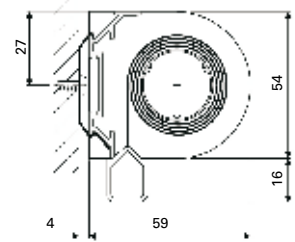

Typ 11
Laterally drawn roller blind with carrier profile

Typ 12
Laterally drawn roller blind with round cassette

Typ 13
Laterally drawn roller blind with square cassette

Carrier profile
Dimension: 59 x 54 mm

Models Interior roller blinds for skylights

Typ 31
Skylight roller blind with carrier profile

Typ 32
Skylight roller blind with round cassette

Typ 33
Skylight roller blind with square cassette

Round cassette
Dimension: 59 x 54 mm

Types of operation

Draw-chain

Electric drive

Spring drive

Square cassette
Dimension: 54 x 64 mm

Fabrics

According to current range

transparent, semi-transparent, black-out