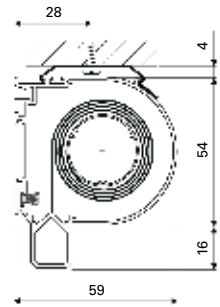

Typ 11
Laterally drawn roller blind with carrier profile

Typ 12
Laterally drawn roller blind with round cassette

Typ 13
Laterally drawn roller blind with square cassette

Carrier profile
Dimension: 59 x 54 mm

Models Interior roller blinds for skylights

Typ 31
Skylight roller blind with carrier profile

Typ 32
Skylight roller blind with round cassette

Typ 33
Skylight roller blind with square cassette

Round cassette
Dimension: 59 x 54 mm

Types of operation

Draw-chain

Electric drive

Spring drive

Square cassette
Dimension: 54 x 64 mm

Fabrics

According to current range

transparent, semi-transparent, black-out