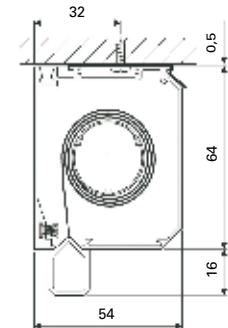

Typ 11
Laterally drawn roller blind with carrier profile

Typ 12
Laterally drawn roller blind with round cassette

Typ 13
Laterally drawn roller blind with square cassette

Carrier profile
Dimension: 59 x 54 mm

Models Interior roller blinds for skylights

Typ 31
Skylight roller blind with carrier profile

Typ 32
Skylight roller blind with round cassette

Typ 33
Skylight roller blind with square cassette

Round cassette
Dimension: 59 x 54 mm

Types of operation

Draw-chain

Electric drive

Spring drive

Square cassette
Dimension: 54 x 64 mm

Fabrics

According to current range

transparent, semi-transparent, black-out