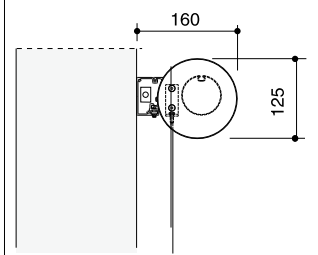

	Type of operation	Covering	max. surface (m <sup>2</sup> )	min. width (mm)	max. width (mm)	Projection
FM 205	Standard-electric drive	All	9	540	3000	600, 900, 1200

Limiting of the width for all designs	max. surface (m <sup>2</sup> )	width (mm)
Minimum width with radio control		720
Maximum width with coupling full-length cover	13,5	4500
Maximum width with coupling divided cover	27	9000 (bei FM 201: 10500 mm)

### Dimensions of the box:

Ø 125 mm

placed upon the side guide rail

with box bracket

with installation profile

\*) Acrylic fabrics, All-weather, Liberty, Sunsilik, Glastex, Sunless, Twilight, Transolair

\*\*) with a width up to 1220 mm a maximum height of 4500 mm is possible (applies only for acrylic fabrics, All-Weather, Liberty, Sunsilik)

\*\*\*) with a width up to 1250 mm a maximum height of 4500 mm is possible (applies only for acrylic fabrics, All-Weather, Liberty, Sunsilik)

Qualified company:

**Head Office:**  
**HELLA Sonnen- und Wetterschutztechnik GmbH**  
 A-9913 Abfaltersbach 125  
**T.** +43 (0)4846 / 65 55-0  
**F.** +43 (0)4846 / 65 55-134  
**E:** office@hella.info