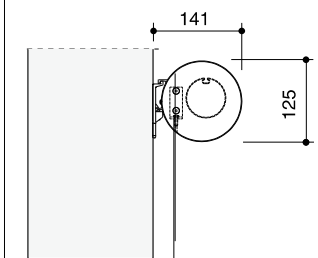

## Limit Sizes

	Type of operation	Covering	max. surface (m <sup>2</sup> )	min. width (mm)	max. width (mm)	min. height (mm)	max. height (mm)
FM 201	Standard-electric drive	Soltis 92/86	9	540	3500	500	4500
	Standard-electric drive	Sonstige *)	9	540	3500	500	3000 **)
FM 202	Standard-electric drive	Soltis 92/86	9	540	3000	1200	4500
	Standard-electric drive	Sonstige *)	9	540	3000	1200	3000 ***)
FM 203	Standard-electric drive	All	9	540	3000	500	3000
FM 204	Standard-electric drive	All	9	540	3000	500	3000

	Type of operation	Covering	max. surface (m <sup>2</sup> )	min. width (mm)	max. width (mm)	Projection
FM 205	Standard-electric drive	All	9	540	3000	600, 900, 1200

Limiting of the width for all designs	max. surface (m <sup>2</sup> )	width (mm)
Minimum width with radio control		720
Maximum width with coupling full-length cover	13,5	4500
Maximum width with coupling divided cover	27	9000 (bei FM 201: 10500 mm)

### Dimensions of the box:

Ø 125 mm

placed upon the side guide rail

with box bracket

with installation profile

\*) Acrylic fabrics, All-weather, Liberty, Sunsilik, Glastex, Sunless, Twilight, Transolair

\*\*) with a width up to 1220 mm a maximum height of 4500 mm is possible (applies only for acrylic fabrics, All-Weather, Liberty, Sunsilik)

\*\*\*) with a width up to 1250 mm a maximum height of 4500 mm is possible (applies only for acrylic fabrics, All-Weather, Liberty, Sunsilik)

Qualified company:

**Head Office:**  
**HELLA Sonnen- und Wetterschutztechnik GmbH**  
 A-9913 Abfaltersbach 125  
**T.** +43 (0)4846 / 65 55-0  
**F.** +43 (0)4846 / 65 55-134  
**E:** office@hella.info