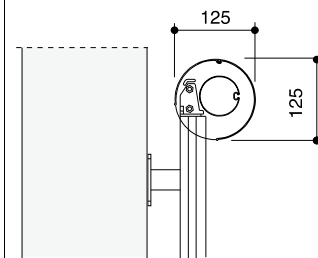

## Limit Sizes

	Type of operation	Covering	max. surface (m <sup>2</sup> )	min. width (mm)	max. width (mm)	min. height (mm)	max. height (mm)
FM 201	Standard-electric drive	Soltis 92/86	9	540	3500	500	4500
	Standard-electric drive	Sonstige *)	9	540	3500	500	3000 **)
FM 202	Standard-electric drive	Soltis 92/86	9	540	3000	1200	4500
	Standard-electric drive	Sonstige *)	9	540	3000	1200	3000 ***)
FM 203	Standard-electric drive	All	9	540	3000	500	3000
FM 204	Standard-electric drive	All	9	540	3000	500	3000

	Type of operation	Covering	max. surface (m <sup>2</sup> )	min. width (mm)	max. width (mm)	Projection
FM 205	Standard-electric drive	All	9	540	3000	600, 900, 1200

Limiting of the width for all designs	max. surface (m <sup>2</sup> )	width (mm)
Minimum width with radio control		720
Maximum width with coupling full-length cover	13,5	4500
Maximum width with coupling divided cover	27	9000 (bei FM 201: 10500 mm)

### Dimensions of the box:

Ø 125 mm

placed upon the side guide rail

with box bracket

with installation profile

\*) Acrylic fabrics, All-weather, Liberty, Sunsilik, Glastex, Sunless, Twilight, Transolair

\*\*) with a width up to 1220 mm a maximum height of 4500 mm is possible (applies only for acrylic fabrics, All-Weather, Liberty, Sunsilik)

\*\*\*) with a width up to 1250 mm a maximum height of 4500 mm is possible (applies only for acrylic fabrics, All-Weather, Liberty, Sunsilik)

Qualified company:

**Head Office:**  
**HELLA Sonnen- und Wetterschutztechnik GmbH**  
 A-9913 Abfaltersbach 125  
**T.** +43 (0)4846 / 65 55-0  
**F.** +43 (0)4846 / 65 55-134  
**E:** office@hella.info