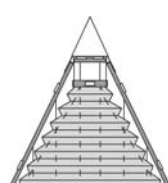

Trapezoid single-sided slope

**Type 1435**

Trapezoid slope on both sides

**Type 1436**

Triangle single-sided slope

**Type 1437**

Triangle slope on both sides

**Type 1450**

Slope tensioned

**Type 1462**

Pentagon single-sided slope

**Type 1463**

Pentagon slope on both sides

# Pleated Blinds - Overview

Types: Pleated blind fixed elements, for skylights, system 25 mm for conservatories

**Fixed elements**

<p><b>Type 1000</b></p>  <p>Standard</p>	<p><b>Type 1034</b></p>  <p>Trapezoid single-sided slope</p>	<p><b>Type 1035</b></p>  <p>Trapezoid slope on both sides</p>	<p><b>Type 1040</b></p>  <p>Triangle right-angled</p>
<p><b>Type 1042</b></p>  <p>Triangle right-angled</p>	<p><b>Type 1080</b></p>  <p>Round quarter-circle</p>	<p><b>Type 1081</b></p>  <p>Round part-circle</p>	<p><b>Type 1085</b></p>  <p>Round semi-circle</p>