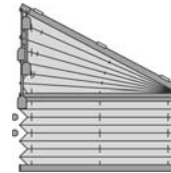

Type 1150

Slope