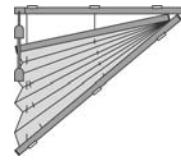

# Pleated Blinds - Overview

Types: Pleated blinds for vertical, pivoted and pivot-hung windows

Overview

Day & Night with pendulum safety device

**Type 1130**

Trapezoid single-sided slope

**Type 1131**

Trapezoid Slope on both sides

**Type 1140**

Triangle free-hanging

**Type 1141**

Triangle tensioned

**Type 1150**

Slope